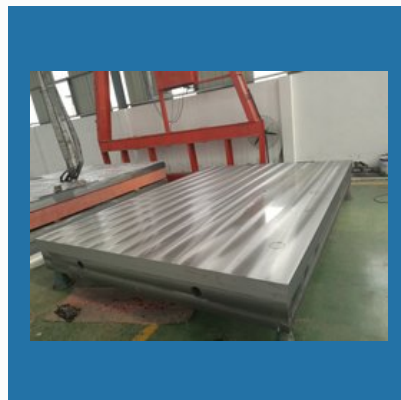

Metrology Cast Iron Bed Plate